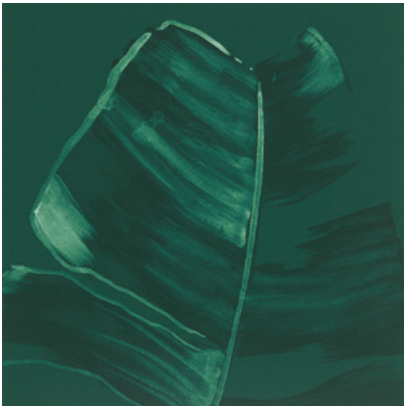

Calico

PARADISO

Tear Sheet

Paradiso encapsulates the feeling of being completely enveloped by the rainforest.

ABACA

DROPLET

FLOURISH

MERIDIAN

MUSA

STEM

TROPIC

VIRIDIAN

Paradiso Abaca

Suitable for residential and some commercial projects

COLOR
Abaca

ITEM
3841

CONTENT
Clay-Coated Paper

PANEL WIDTH
26" / 661 mm trimmed

PANEL HEIGHT
132" / 3353 mm standard

REPEAT
Non-repeating

STOCK
Made to order

LEAD TIME
4 weeks to print

MINIMUM
1 panel

PRICE
Available upon request