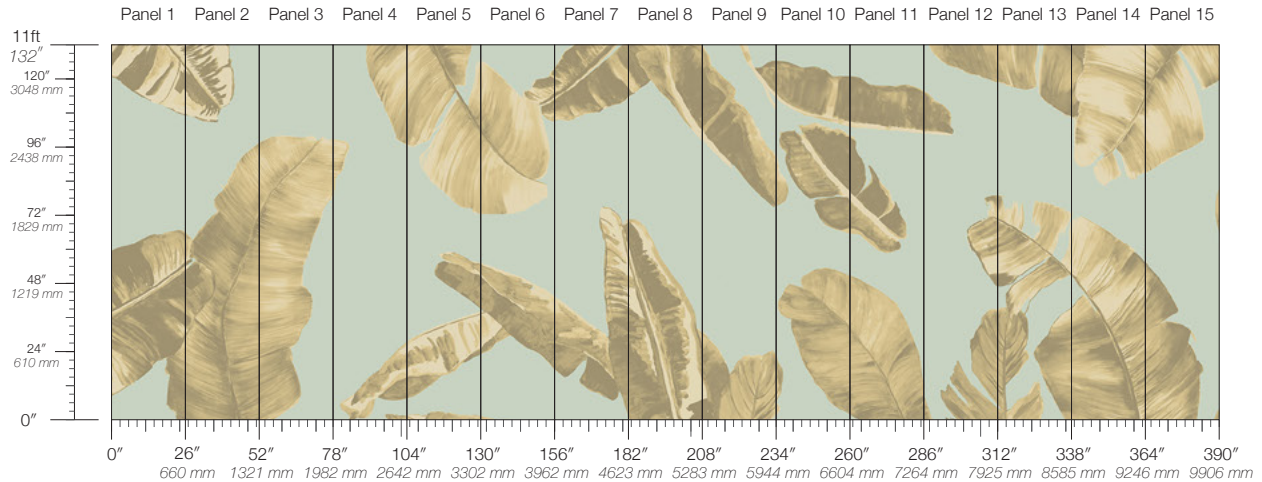

Paradiso Abaca

Suitable for residential and some commercial projects

COLOR
Abaca

ITEM
3841

CONTENT
Clay-Coated Paper

PANEL WIDTH
26" / 661 mm trimmed

PANEL HEIGHT
132" / 3353 mm standard

REPEAT
Non-repeating

STOCK
Made to order

LEAD TIME
4 weeks to print

MINIMUM
1 panel

PRICE
Available upon request

ORIGIN
USA

DETAILS
Custom options available

MAINTENANCE
Water-based cleanser

ENVIRONMENTAL
FSC Certified Content

SPECS
100% Cellulose face
Non-woven backing
7.1 oz per linear yard
117 g per linear meter
Smooth surface texture

TESTING
(US) ASTM E84 Adhered Class A

CONTACT
sales@calicowallpaper.com
+1 718 243 1705
57 Lispenard Street
New York, NY 10013 USA

DISCLAIMER
Refer to our website to see the full mural artwork. Reference the physical sample for color and texture. Panel maps represent mural artwork only.